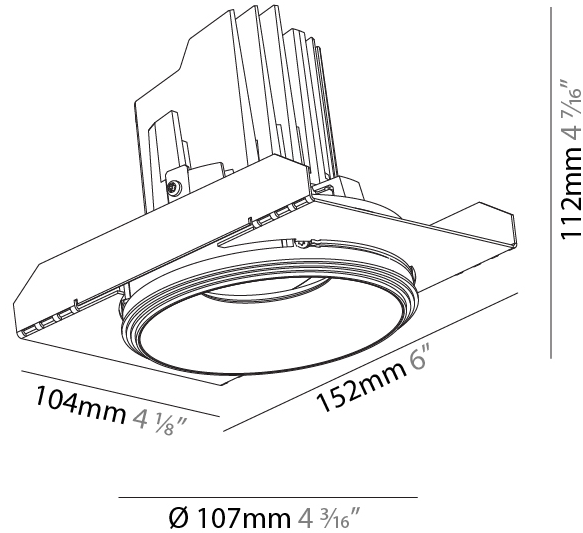

PHYSICAL

Shape: Round
Diameter (mm): 107
Diameter (in): 4 3/16
Height (mm): 112
Height (in): 4 7/16
Ceiling Thickness (mm): 10 / 12.5 / 15 / 25
Ceiling Thickness (in): 3/8 or 1/2 or 9/16 or 1
Min. Recessing Depth (mm): 130
Min. Recessing Depth (in): 5 1/8
Light Distribution: Adjustable / Downlight
Weight (kg): 0.609
Weight (lbs): 1.34
Fixture Finish: SSR / BKV / CWI / CRY / HAB / UFT / ITA / RUA / FTG / MYG / LOD / PUS / FRO / FUP / KIA / POP / BLS / SPG / MEY / GOH / GUM / CHC / COM / ABZ / JAG / OBR / MOS / ROR
Fixture Material: Aluminum Die Cast
Cut-out Measurements: $\square$ 111mm / 4 3/8"
Upon Request: Unique Ceiling Thickness

ELECTRICAL

Lamp Type: LED (Zhaga Standard)
Input Wattage (W): 16.5
Total Output Wattage (W): 14.7
Dimming: Dali Dimming
Driver Included: No
Driver Location: Recessed Housing
Driver Type: Constant Current - 120Vac
Driver Class: Class 2
Housing: See Components
Input Voltage (V): 120
Constant Current (MA): 350

LED

Number of LEDs: 1
Max. Delivered Lumen (lm): 770
Nominal Lumen (lm): 1140
CRI: >90 CRI
Lamp Life (hrs): 50000
Upon Request: RGB-W Tunable White Special Color Temperature Special LED

OPTICAL

Reflector: 20 / 40 / 60
Adjustability: Rotational 355°; Tilt 10°
Upon Request: Special Beam Angles

RATINGS AND CERTIFICATIONS

Certified By: Certified for North American Standards
IP rating: IP20

PROJECT
TYPE
SPECIFIER
QUANTITY
DATE

111mm 4 3/16"   130mm 5 1/8"   10 | 12 1/2 | 15 | 25mm 3/8" 1/2" 5/16" 1"   10°   355°

A